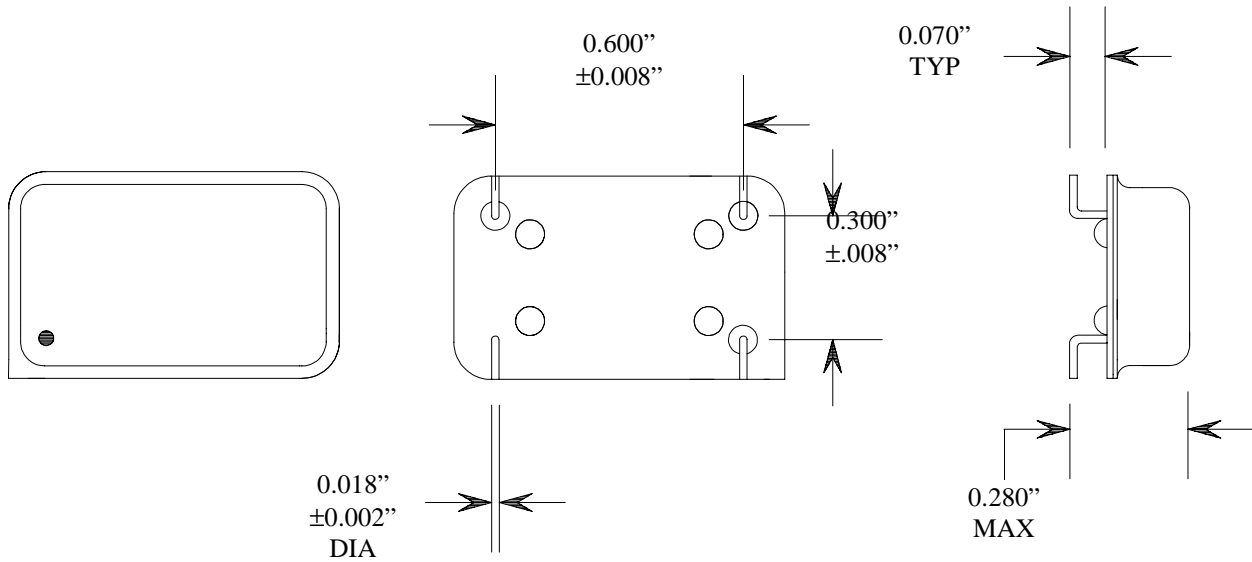

**GULL WING: 14 PIN DIP "FULL SIZE" OSCILLATORS**

**GULL WING: 8 PIN DIP "HALF SIZE" OSCILLATORS**